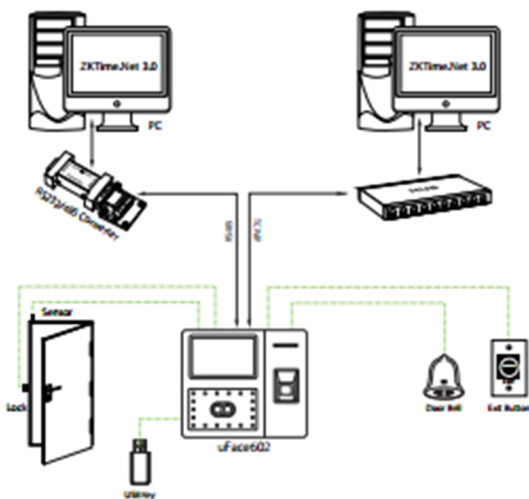

**Sabaidee**

**095 353 8290**

[www.Xsabaidee.com](http://www.Xsabaidee.com) | [facebook/Xsabaidee](https://facebook.com/Xsabaidee)

ZKTeco has released the uFace602 Multi-Biometric T&A and Access Control Terminal which supports 1,200 face templates, 2,000 fingerprint templates and 10,000 cards (optional). It is equipped with ZKTeco latest hardware platform and algorithm, which provide clients with a brand new UI and user-friendly operating interface, bringing them a smooth using experience. With the advanced face algorithm and multi-biometric verification technology, the terminal's security level of verification is greatly enhanced.

## Features

- 1, 200 face and 2,000 fingerprint templates
- Multi-languages
- High verification speed
- Advanced and user-friendly UI
- Chip encryption for firmware protection
- Optional built-in battery backup providing approximately 4 hours of continuous operation
- Easy to extend functions and customize client's requirements
- One face template is registered for one user only
- Able to detect whether the face is an actual face or a photo, enhancing the security level of verification

# Specifications

Display	4.3-Inch Touch Screen
Face capacity	1,200 (1:N)
Fingerprint capacity	2000
ID Card capacity	10,000 (optional)
Logs capacity	100,000
Communication	TCP/IP, RS232/485, USB Host
Standard Functions	Automatic Status Switch, Self-Service Query, Work Code, SMS, DST, T9 Input, 9 Digit User ID, Scheduled Bell, Photo ID
Interfaces for	3rd Party Electric Lock, Door Sensor, Exit Button, Alarm
Wiegand Signal	Output
Optional Functions	ID/MiFare Card, Wi-Fi, 3G, ADMS, 200 mAH Backup Battery
Power Supply	12V 3A
Operating Temperature	0 °C- 45 °C
Operating Humidity	20%-80%
Dimensions	194.1*169*109.0mm (Length*Width*Thickness)
Package Weight	1.6 kg

## What's in the Box

uFace602

Back Plate

Power Adapter

Lines for Access Control Interface

Mounting Paper

Screws and Holders

Screw Driver